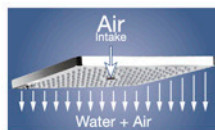

Code:
422809

Code:
422812

Code:
422802

قابلیت چرخش سردوش
Rotating ability

Brass ball swivel joint

Anti tartar
کاملاً ضد رسوب

With hand shower

Air intake
Water + Air